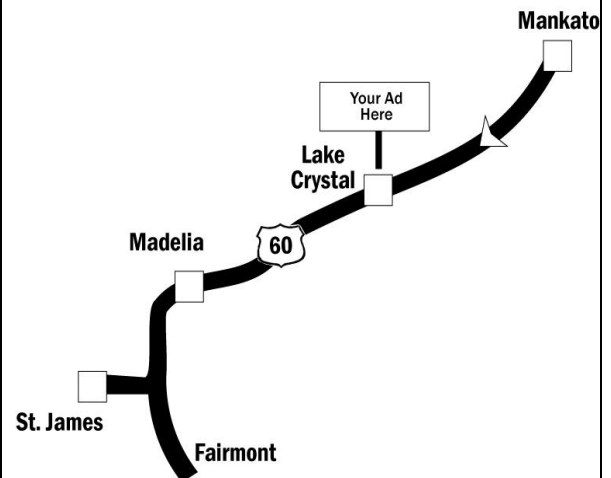

### Location

MN Highway 60  
Lake Crystal  
Mile Marker 92.85

### Read

Right- Hand Reaching  
Westbound traffic

## Supreme Outdoor Advertising

**Dave Helder**

17595 Kenwood Trail, ste #150

LAKEVILLE, MN 55044

**(507) 351-6789**

DaveHelder@SupremeOutdoor.com

### Map

912 N